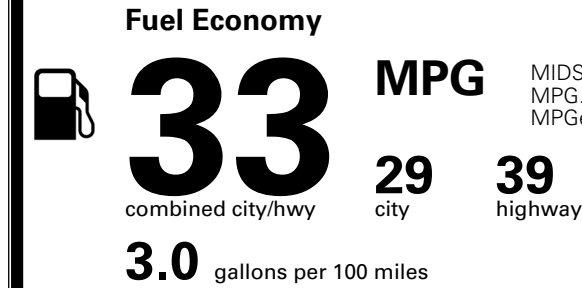

EPA DOT Fuel Economy and Environment

Gasoline Vehicle

MIDSIZE CARS range from 15 to 137 MPG. The best vehicle rates 146 MPGe.

You save $1,000
in fuel costs over 5 years
compared to the average new vehicle.

Annual fuel cost $1,500

Fuel Economy & Greenhouse Gas Rating (tailpipe only) **Smog Rating (tailpipe only)**