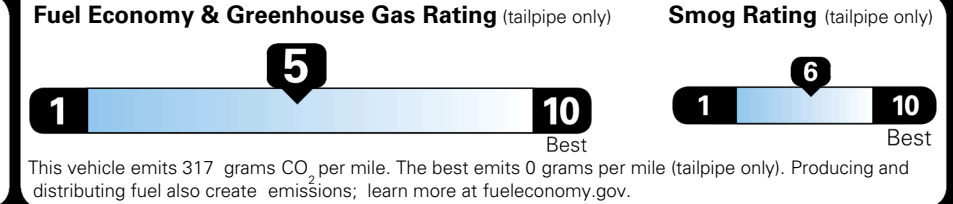

Actual results will vary for many reasons, including driving conditions and how you drive and maintain your vehicle. The average new vehicle gets 29 MPG and costs $8,500 to fuel over 5 years. Cost estimates are based on 15,000 miles per year at $ 3.30 per gallon. MPGe is miles per gasoline gallon equivalent. Vehicle emissions are a significant cause of climate change and smog.

fueleconomy.gov
Calculate personalized estimates and compare vehicles

Smartphone QR Code