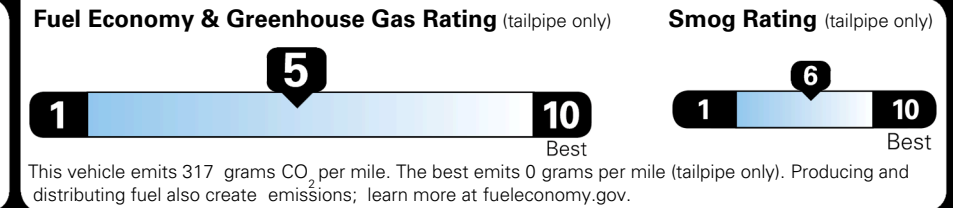

TOTAL ADDITIONAL WEIGHT: 8.7

EPA DOT Fuel Economy and Environment

Gasoline Vehicle

You spend \$250 more in fuel costs over 5 years compared to the average new vehicle.

Annual fuel cost \$1,750

Actual results will vary for many reasons, including driving conditions and how you drive and maintain your vehicle. The average new vehicle gets 29 MPG and costs \$8,500 to fuel over 5 years. Cost estimates are based on 15,000 miles per year at \$ 3.30 per gallon. MPGe is miles per gasoline gallon equivalent. Vehicle emissions are a significant cause of climate change and smog.