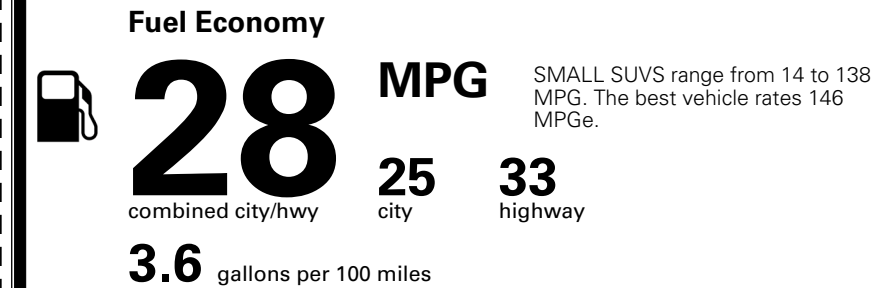

TOTAL ADDITIONAL WEIGHT: 8.7

EPA DOT Fuel Economy and Environment

Gasoline Vehicle

You spend \$250 more in fuel costs over 5 years compared to the average new vehicle.

Annual fuel cost \$1,750

Actual results will vary for many reasons, including driving conditions and how you drive and maintain your vehicle. The average new vehicle gets 29 MPG and costs \$8,500 to fuel over 5 years. Cost estimates are based on 15,000 miles per year at \$ 3.30 per gallon. MPGe is miles per gasoline gallon equivalent. Vehicle emissions are a significant cause of climate change and smog.