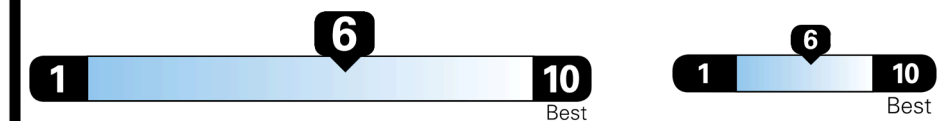

EPA DOT Fuel Economy and Environment

Gasoline Vehicle

You save \$0
 in fuel costs over 5 years compared to the average new vehicle.

Annual fuel cost \$1,700

Fuel Economy & Greenhouse Gas Rating (tailpipe only) Smog Rating (tailpipe only)