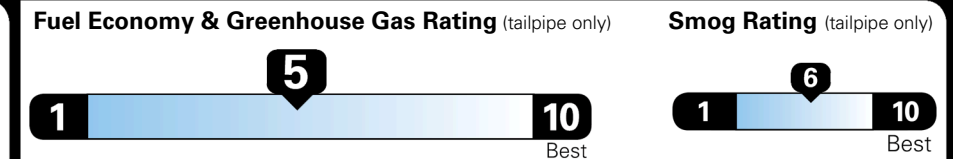

EPA DOT Fuel Economy and Environment

Gasoline Vehicle

Fuel Economy
26 MPG
combined city/hwy
24 MPG
city
30 MPG
highway
3.8 gallons per 100 miles

SMALL SUVs range from 14 to 138 MPG. The best vehicle rates 146 MPGe.

You spend $1,000 more in fuel costs over 5 years compared to the average new vehicle.

Annual fuel cost $1,800